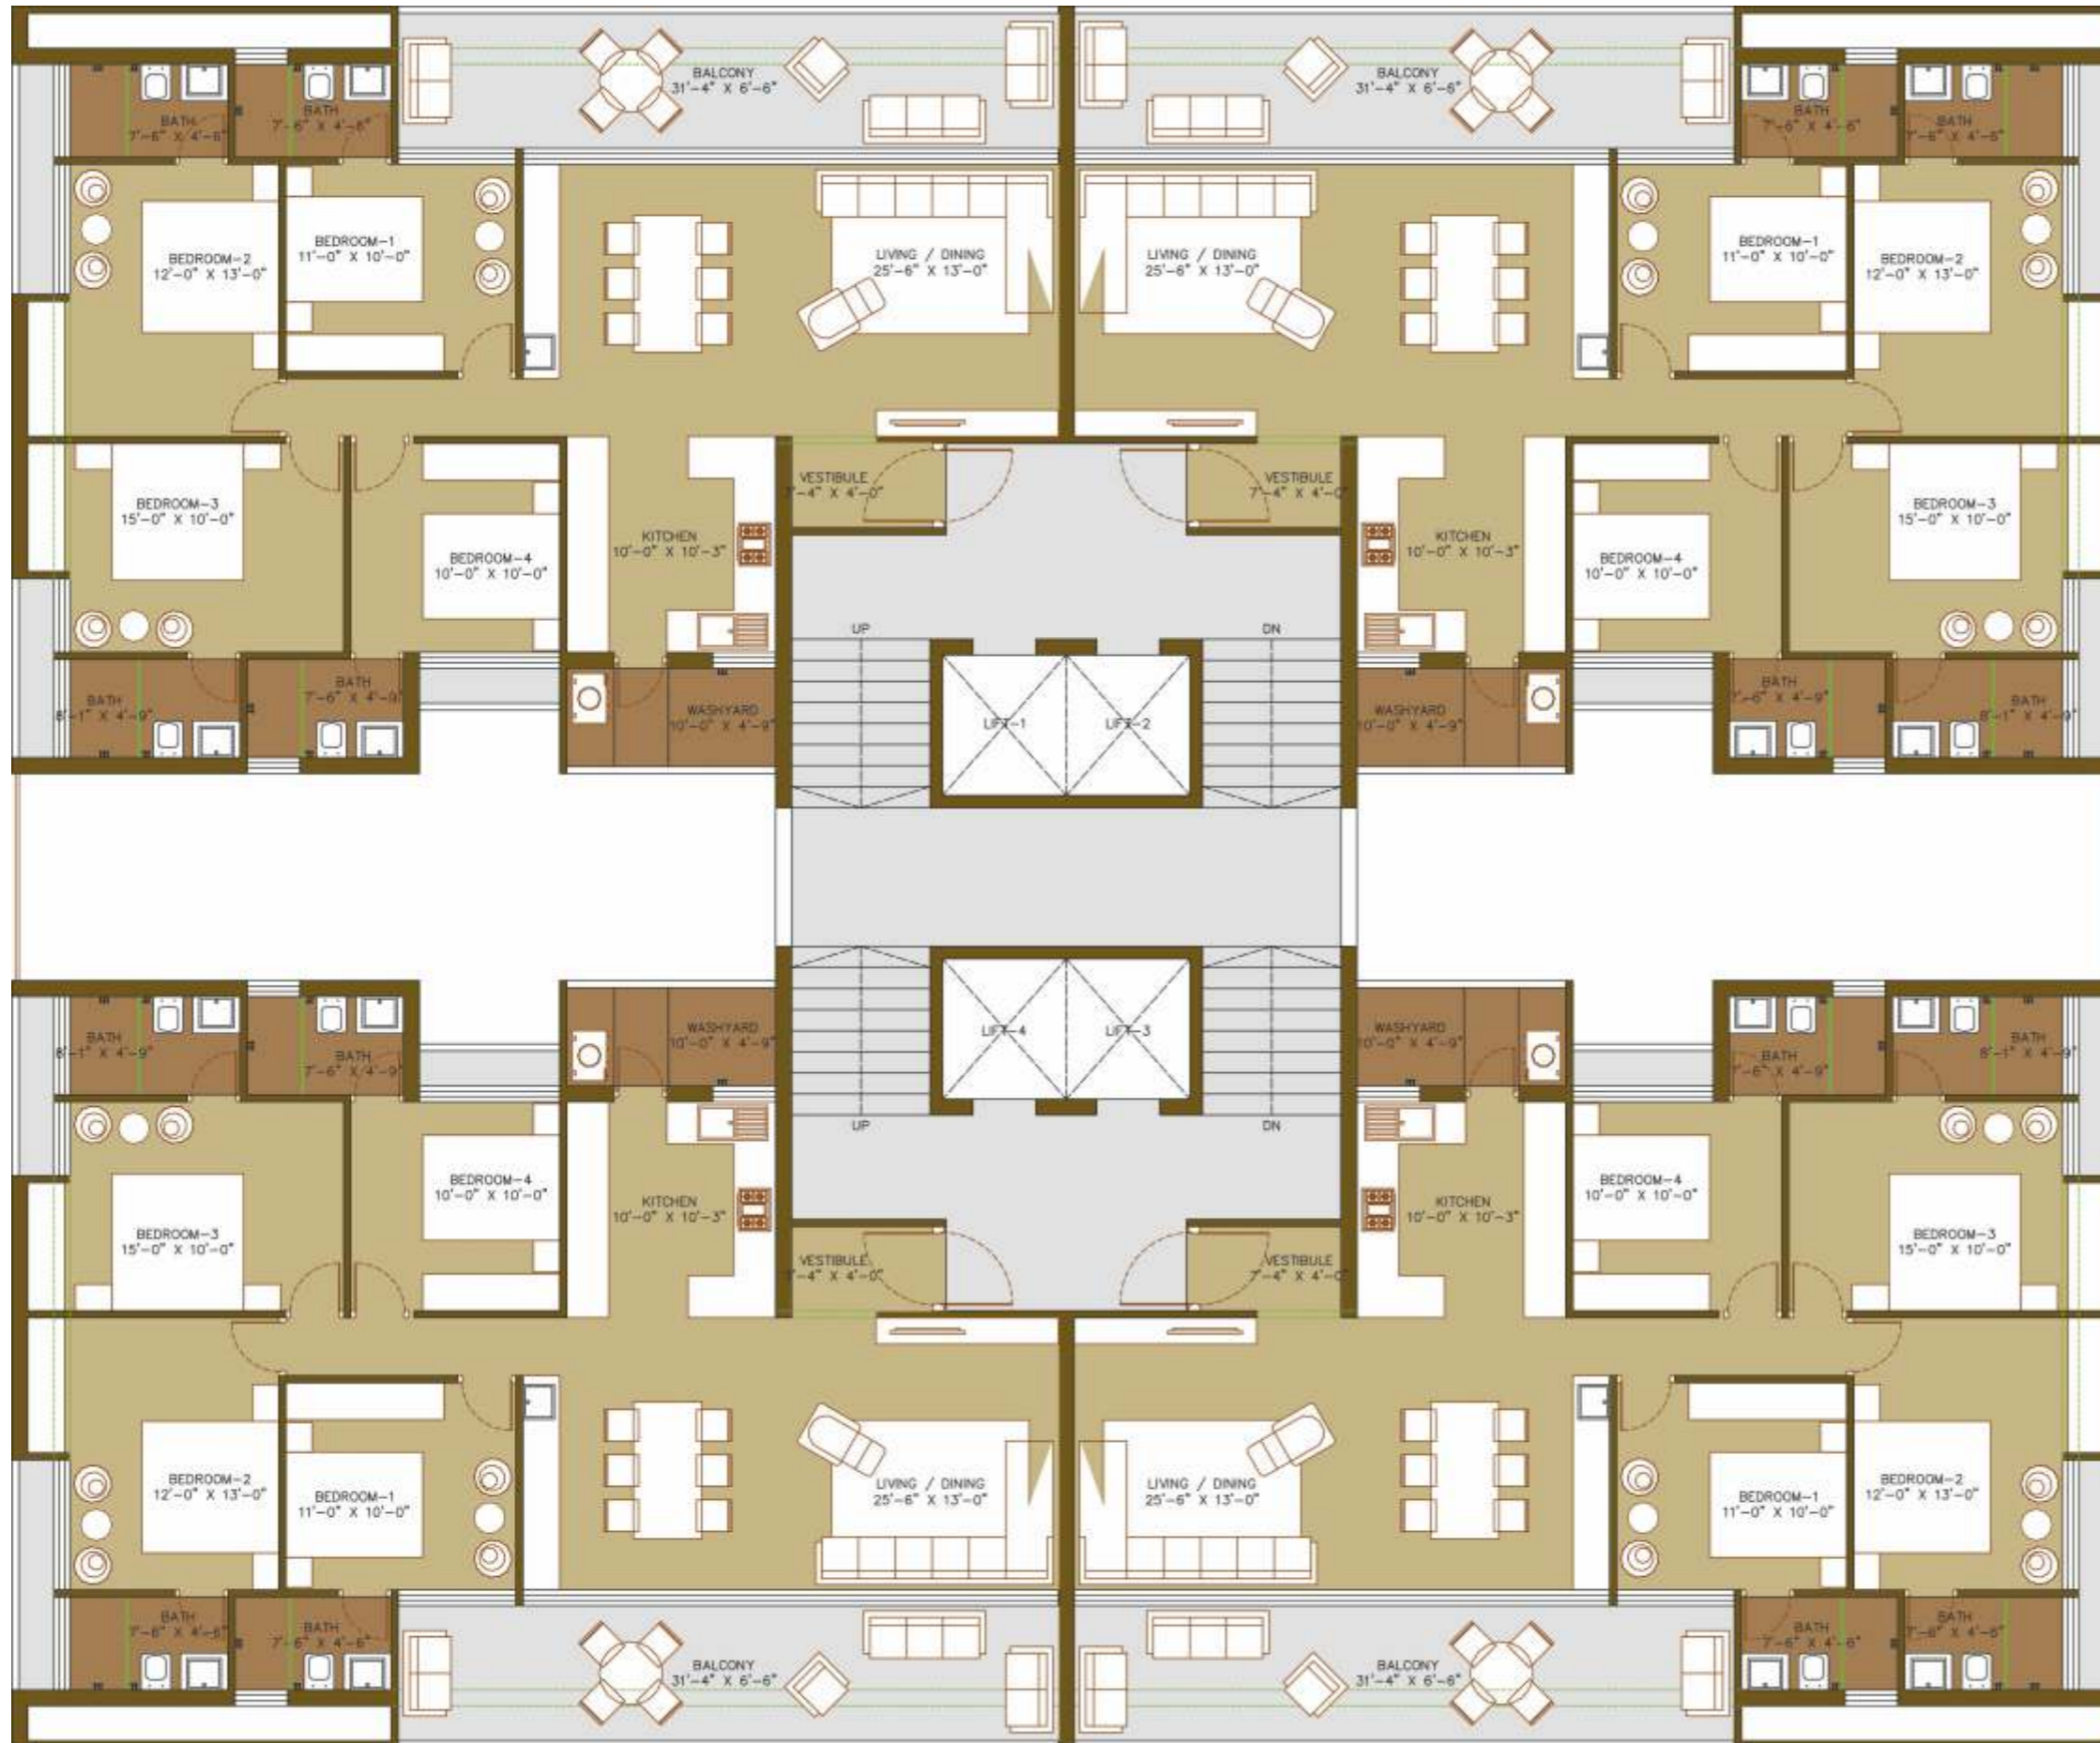

ARISE FOUR

ONE LIFE

20 STORIES

CONDOMINIUM LAYOUT

ARISE FOUR

ONE LIFE

20 STORIES

TYPICAL FLOOR LAYOUT

ARISE FOUR

ONE LIFE

20 STORIES

ARISE FOUR

Project By

ARISE
PURE LUXURY

applied **ideas**
REALTY
7 0 4 6 0 3 3 3 0

Architecture & Design